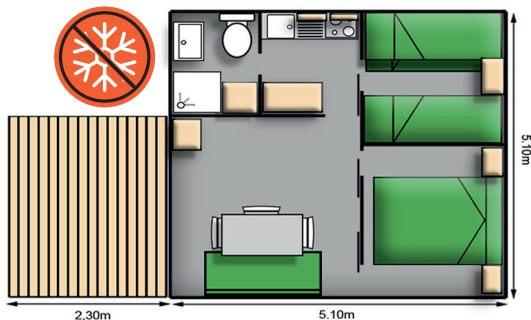

2020 BUNGALOWS & APARTMENTS x 1

BUNGALOW CLASS 5x ↑

30/04 - 20/05 14/09 - 25/09	21/05 - 18/06	19/06 - 04/07	05/07 - 24/08	25/08 - 03/09	04/09 - 13/09
75€	80€	119€	162€	143€	94€

ONLY WEEK- ENDS	30/04 - 17/05 18/09 - 20/09	22/05 - 14/06	04/09 - 13/09
	2€ 125€	2€ 148€	2€ 159€